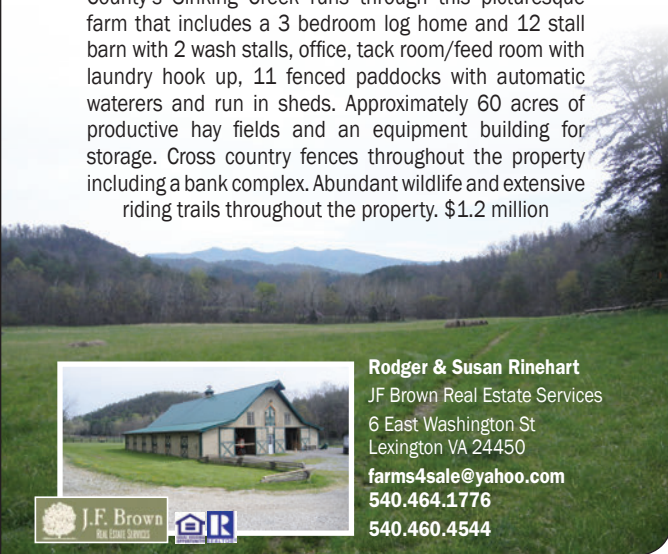

REAL ESTATE

Breathtaking Equestrian Property

389+/- acre equestrian property with mountain views and end of road privacy. One and a half miles of Botetourt County's Sinking Creek runs through this picturesque farm that includes a 3 bedroom log home and 12 stall barn with 2 wash stalls, office, tack room/feed room with laundry hook up, 11 fenced paddocks with automatic waterers and run in sheds. Approximately 60 acres of productive hay fields and an equipment building for storage. Cross country fences throughout the property including a bank complex. Abundant wildlife and extensive riding trails throughout the property. \$1.2 million